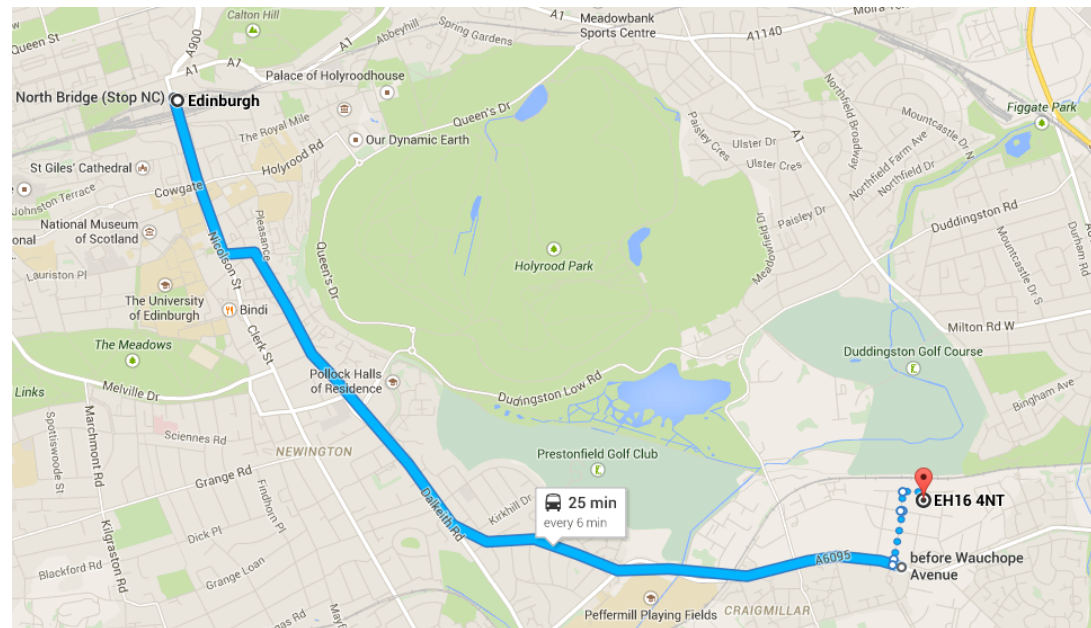

### By bus:

From North Bridge (Stop NC)  
14 or 30 (Southbound, away from Princes St)  
Alight at Niddrie Mains Road/Wauchope Avenue  
A one way journey is £1.50. Please use the exact change.

### By train:

Excellent rail links to Edinburgh Waverley.  
Exit on the Princes St side and turn right.  
Take the next right onto North Bridge for buses.

#### From M8 join A720 bypass

Take 3rd exit on the roundabout and keep right, following signs for A720/City Bypass South

At Sheriffhall Roundabout take 1st exit **A7** heading to Danderhall/City Centre

Take the 2nd exit at the next two roundabouts

Slight left onto The Kaims

Take 1st exit on roundabout **A6106**/Millerhill Road. Follow the A6106 for 2 miles

Turn left onto Niddrie Mains Road/A6095

Turn right onto Wauchope Avenue in the centre of some grassland