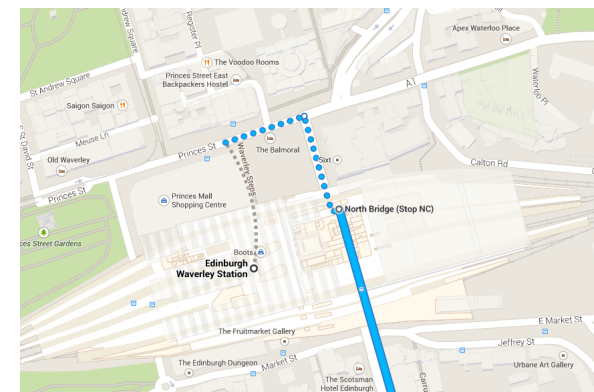

### By bus:

From North Bridge (Stop NC)  
14 or 30 (Southbound, away from Princes St)  
Alight at Niddrie Mains Road/Wauchope Avenue  
A one way journey is £1.50. Please use the exact change.

### By train:

Excellent rail links to Edinburgh Waverley.  
Exit on the Princes St side and turn right.  
Take the next right onto North Bridge for buses.

#### From M8 join A720 bypass

Take 3rd exit on the roundabout and keep right, following signs for A720/City Bypass South

At Sheriffhall Roundabout take 1st exit **A7** heading to Danderhall/City Centre

Take the 2nd exit at the next two roundabouts

Slight left onto The Kaims

Take 1st exit on roundabout **A6106**/Millerhill Road. Follow the A6106 for 2 miles

Turn left onto Niddrie Mains Road/A6095

Turn right onto Wauchope Avenue in the centre of some grassland